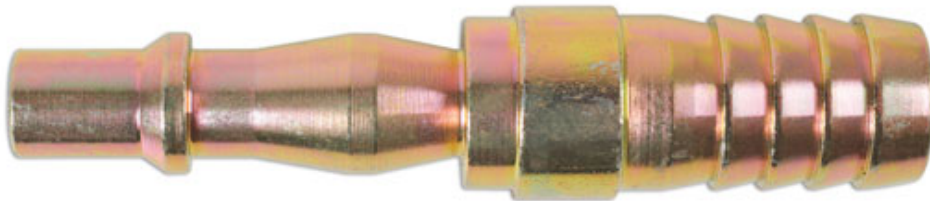

Fastflow Integral Air Line Adaptor 1/2" 5pc

Part of our Connect consumable airline range.

Additional Information

- Airline Stepped Tailpiece
- Barb: 1/2" OD
- Zinc Plated Finish
- Compatible with other popular airline couplings
- 5pc